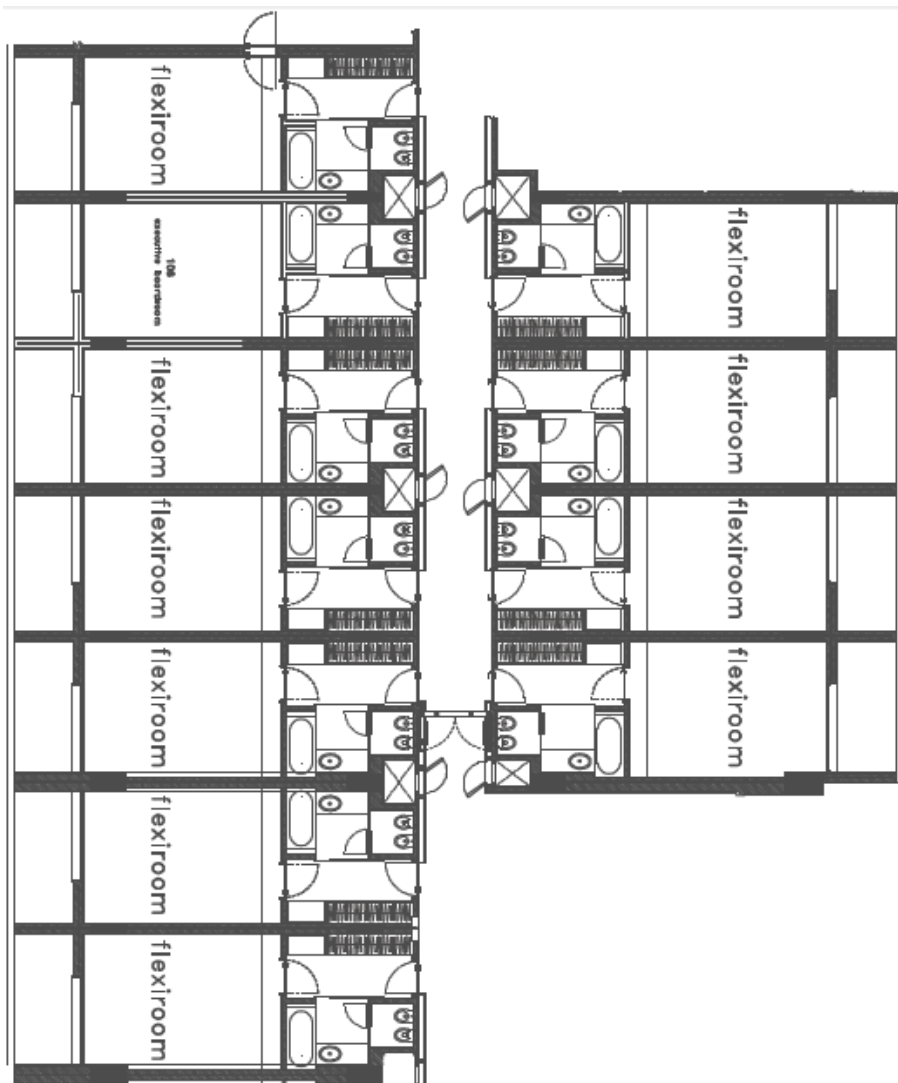

FLEXIROOMS

Características das Salas:

- Luz Natural
- Localização no 1º piso
- Serviço de internet wireless
- Blackout total
- Ar-condicionado, com comando individual

Room details:

- Natural daylight
- Located on the 1st floor
- High speed wireless internet access
- Total blackout
- Air-conditioning, with individual control remote

Salas Meeting Rooms	Área M ² Size M ²	Comp.xLarg. LengthxWidth	Altura Height	Banquete Banquet	Escola Classroom	Plateia Theatre	U-Aberto U-Shape	Cocktail	Boardroom Set Up
									
Executiva	17	5 x 3	-	-	10	10	10	-	14
Flexi	18	6 x 3	-	-	10	12	10	-	14